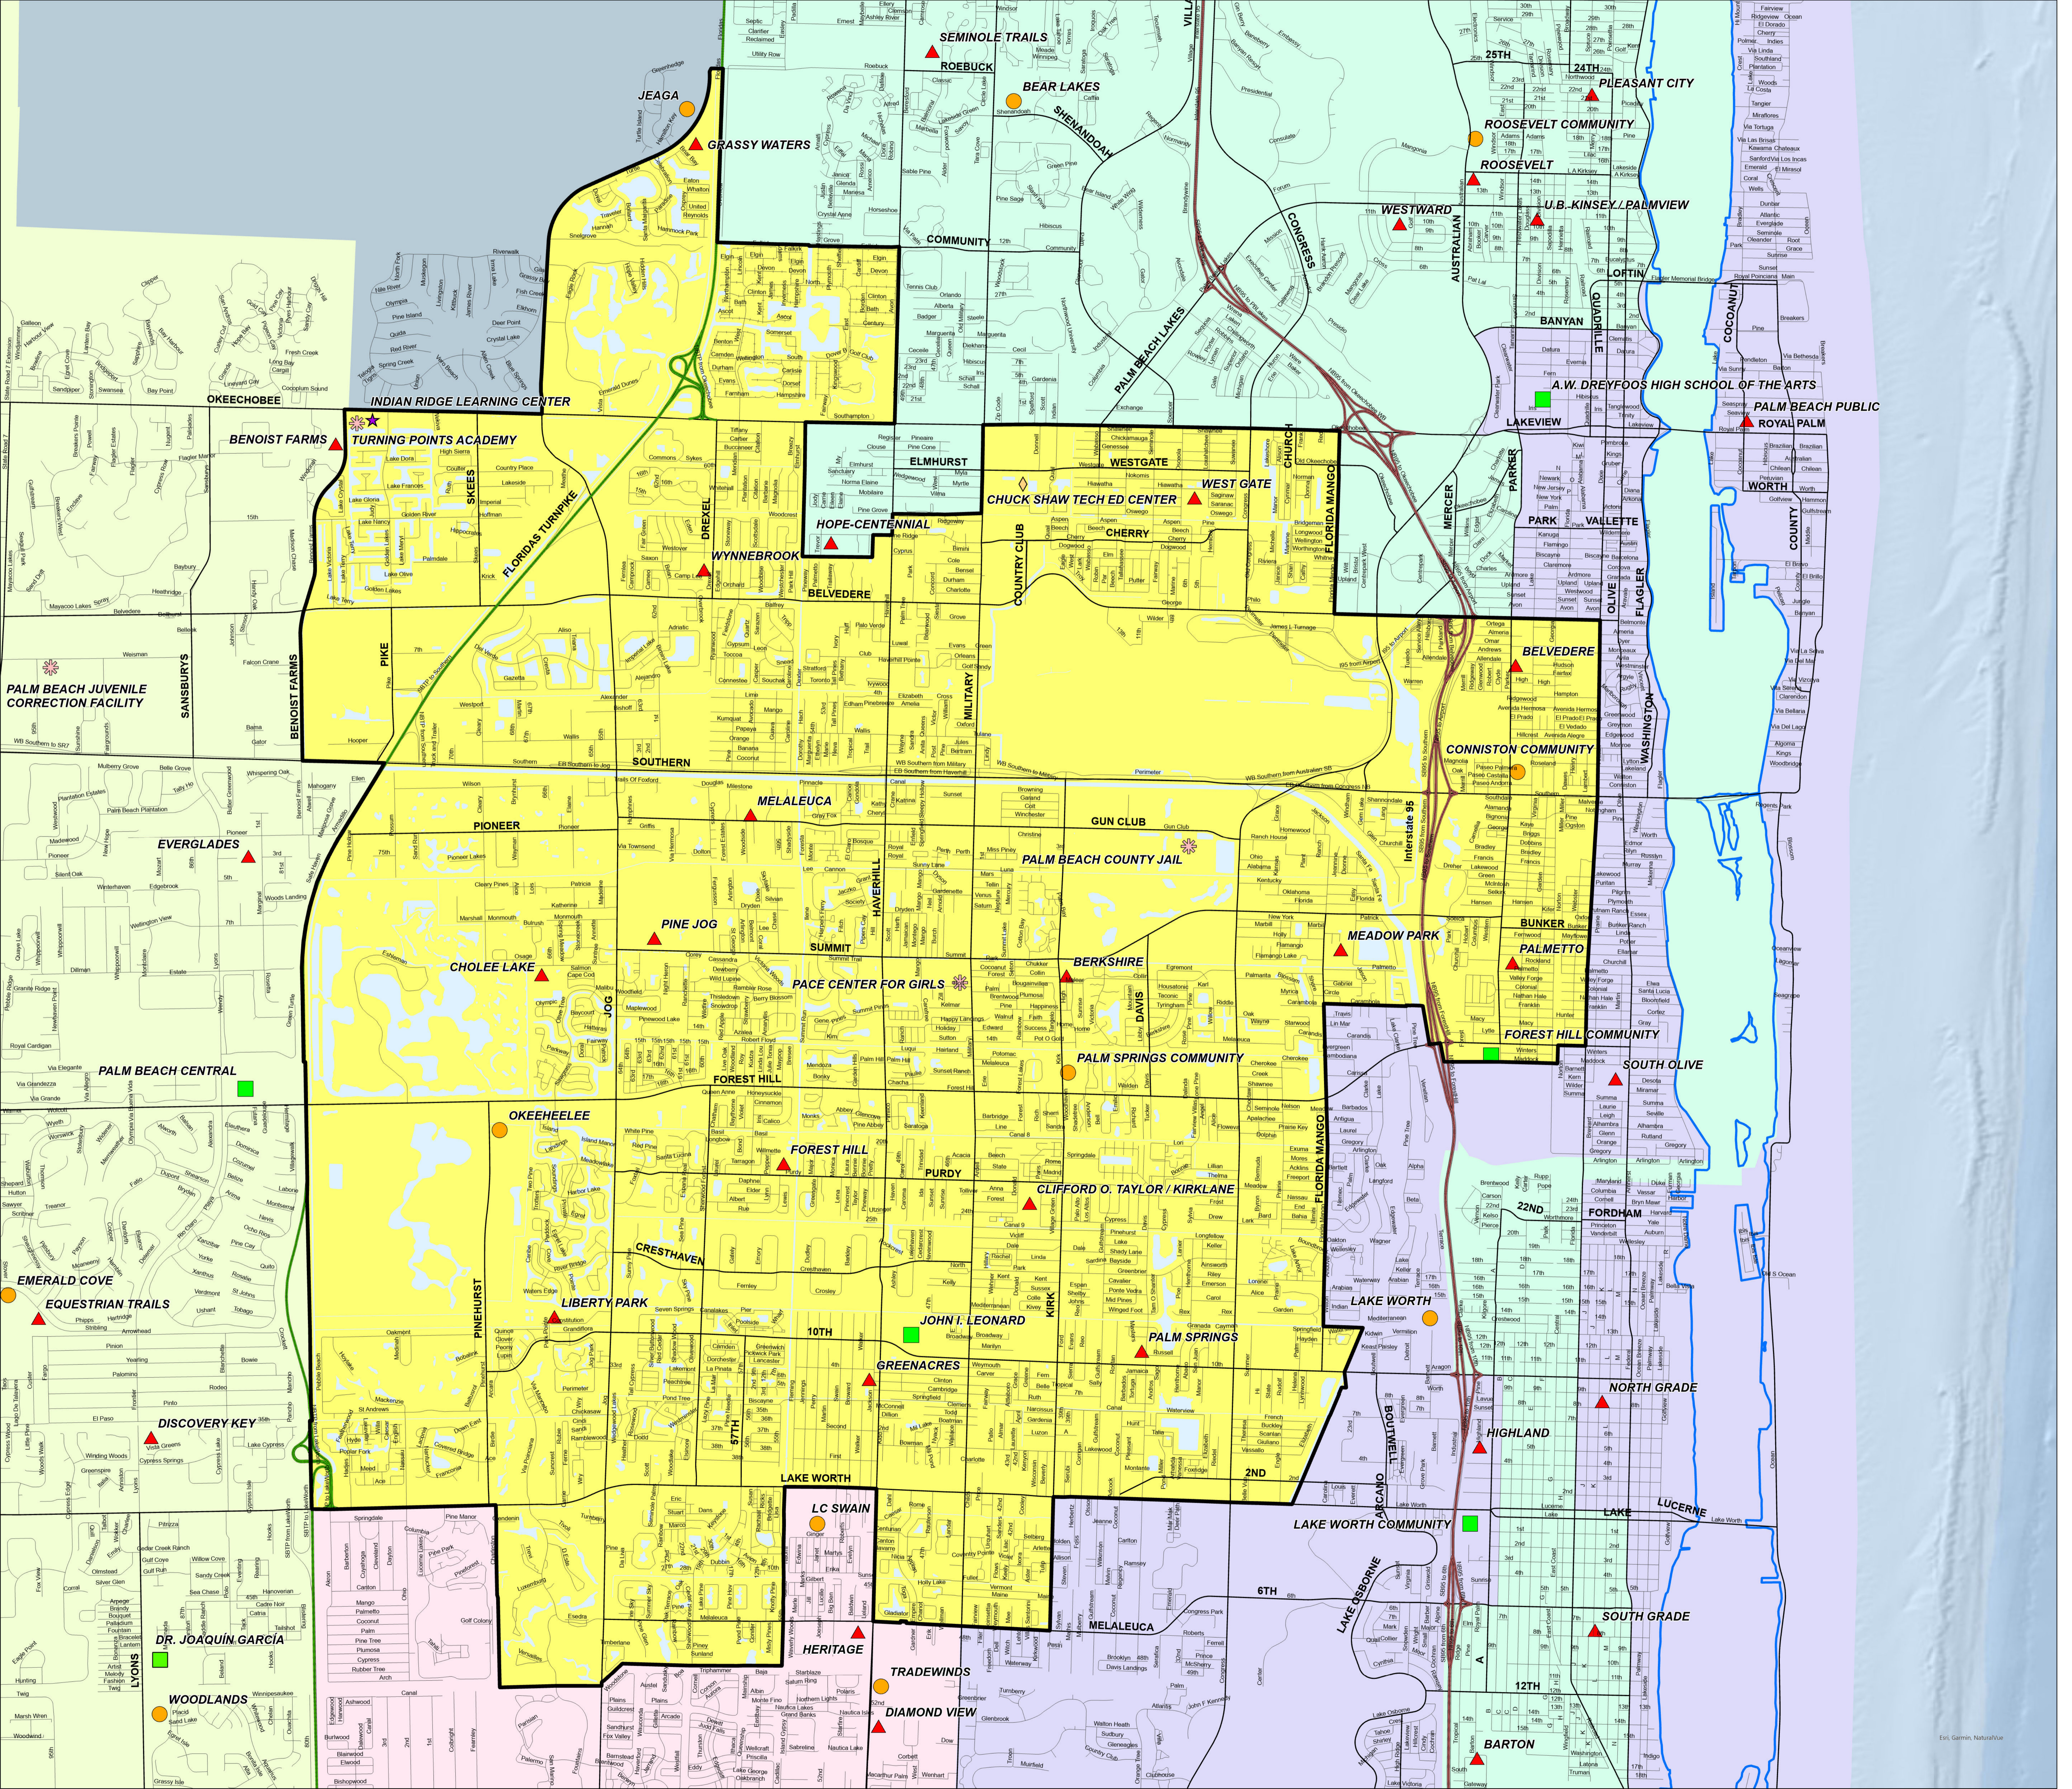

District 2

(map updated 11/2024)

- **Highways**
  - Florida's Turnpike
  - Interstate 95
  - Major Roads
  - Secondary Roadways
- **New Schools**
  - ★ Elementary
  - ★ Middle
  - ★ High
- **Schools**
  - Adult & Community
  - Alternative
  - ESE
  - ▲ Elementary
  - Middle
  - High
- **School Board Districts**
  - District 1 - Matthew Jay Lane, Esq.
  - District 2 - Virginia Savietto
  - District 3 - Karen Brill
  - District 4 - Erica Whitfield
  - District 5 - Gloria Branch
  - District 6 - Marcia Andrews
  - District 7 - Edwin Ferguson, Esq.

Palm Beach County School District
Planning & Intergovernmental Relations - GIS

3661 Interstate Park Rd N
Riviera Beach, FL 33404